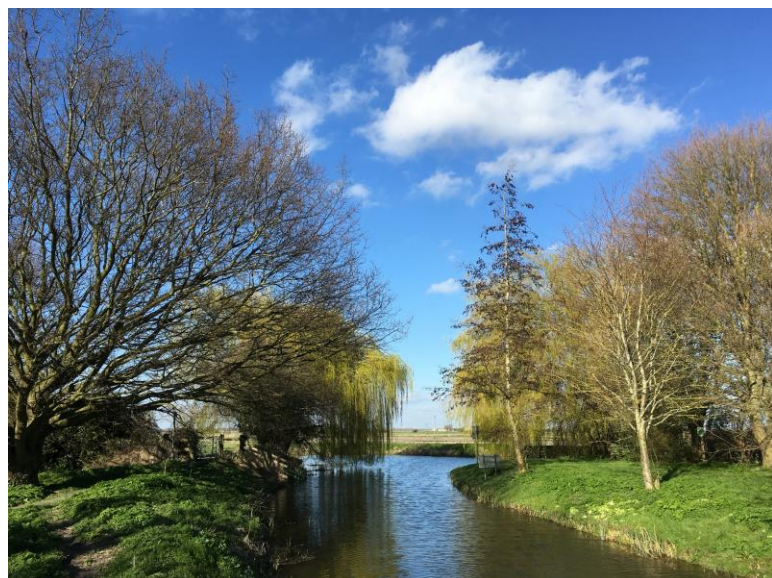

A dirt path leads through a lush green field. On the right side of the path, there is a wire fence supported by wooden posts. The left side of the path is lined with trees, some of which are in bloom with small white flowers. The sky is clear and blue.

# Within Reach

April/May 2021

**Then and Now pictures – see facing page**